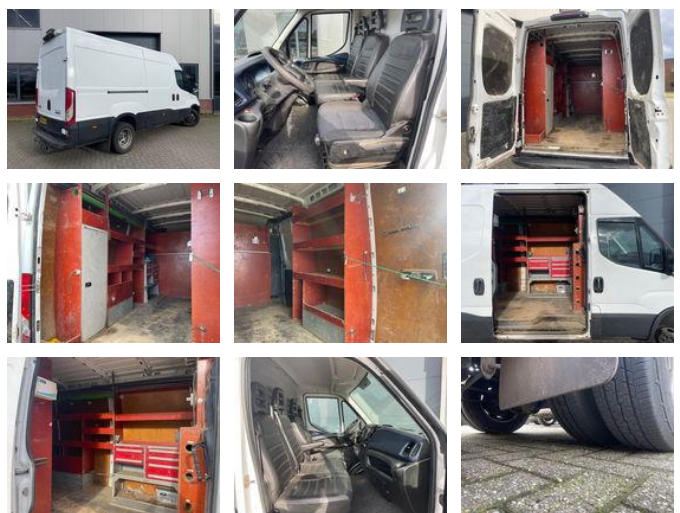

Iveco Daily 35C18 mobiele werkplats. 2 x lang, 3 x hoog, dubbellucht, 180 pk

General features

Brand	Iveco
Model	Daily 35C18
Subcategory	Closed
Licence plate	VGG-63-R
Odometer reading	138.000km
Construction year	2020
Date of first registration	24-06-2020
Color	White
Condition	Used
Fuel	Diesel
Emission class	Euro 6

Characteristics

Empty weight

2.389kg

Load capacity	1.111kg
GWV	3.500kg
Length	611cm
Width	205cm
Door count	5
Cylinder contents	2.998cc

Iveco Daily 35C18 mobiele werkplats. 2 x lang, 3 x hoog, dubbellucht, 180 pk

Technical specifications

Number of axes	2
Engine output	132kw

Accessories