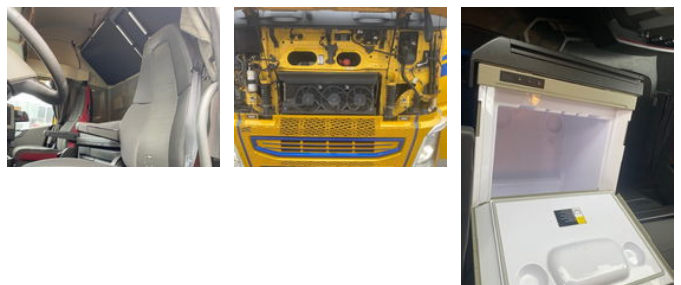

Volvo FH 13.460 XL cabine ,mega trekker, 95 cm, 2 x tank, in super staat,

General features

Brand	Volvo
Model	FH 13.460
Subcategory	Mega-volume
Licence plate	42bhb5
Odometer reading	1.063.000km
Construction year	2016
Date of first registration	01-07-2016
Color	gold
Condition	Used
General condition	Very good
Fuel	Diesel
Emission class	Euro 6

Characteristics

Empty weight 7.659kg

Load capacity	11.341kg
Max. weight	19.000kg
Length	599cm
Width	252cm
Serial number	GB767257
Cylinder contents	12.777cc

Volvo FH 13.460 XL cabine ,mega trekker, 95 cm, 2 x tank, in super staat,

Technical specifications

Number of axes	2
Axis configuration	4x2
assets	345kw

Accessories